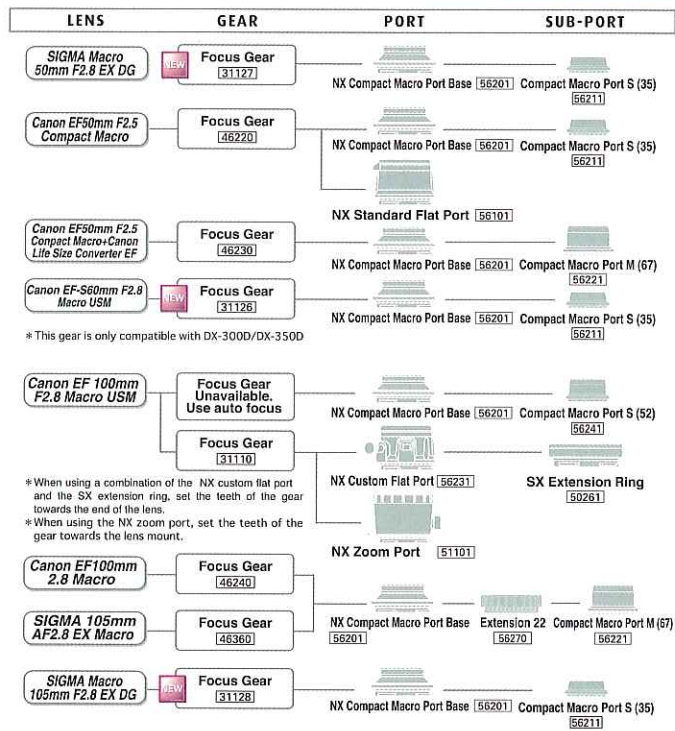

for Canon Digital SLR Housings

ZOOM

MACRO

WIDE

ZOOM

Please note that models with this symbol have been discontinued. Availability is limited.