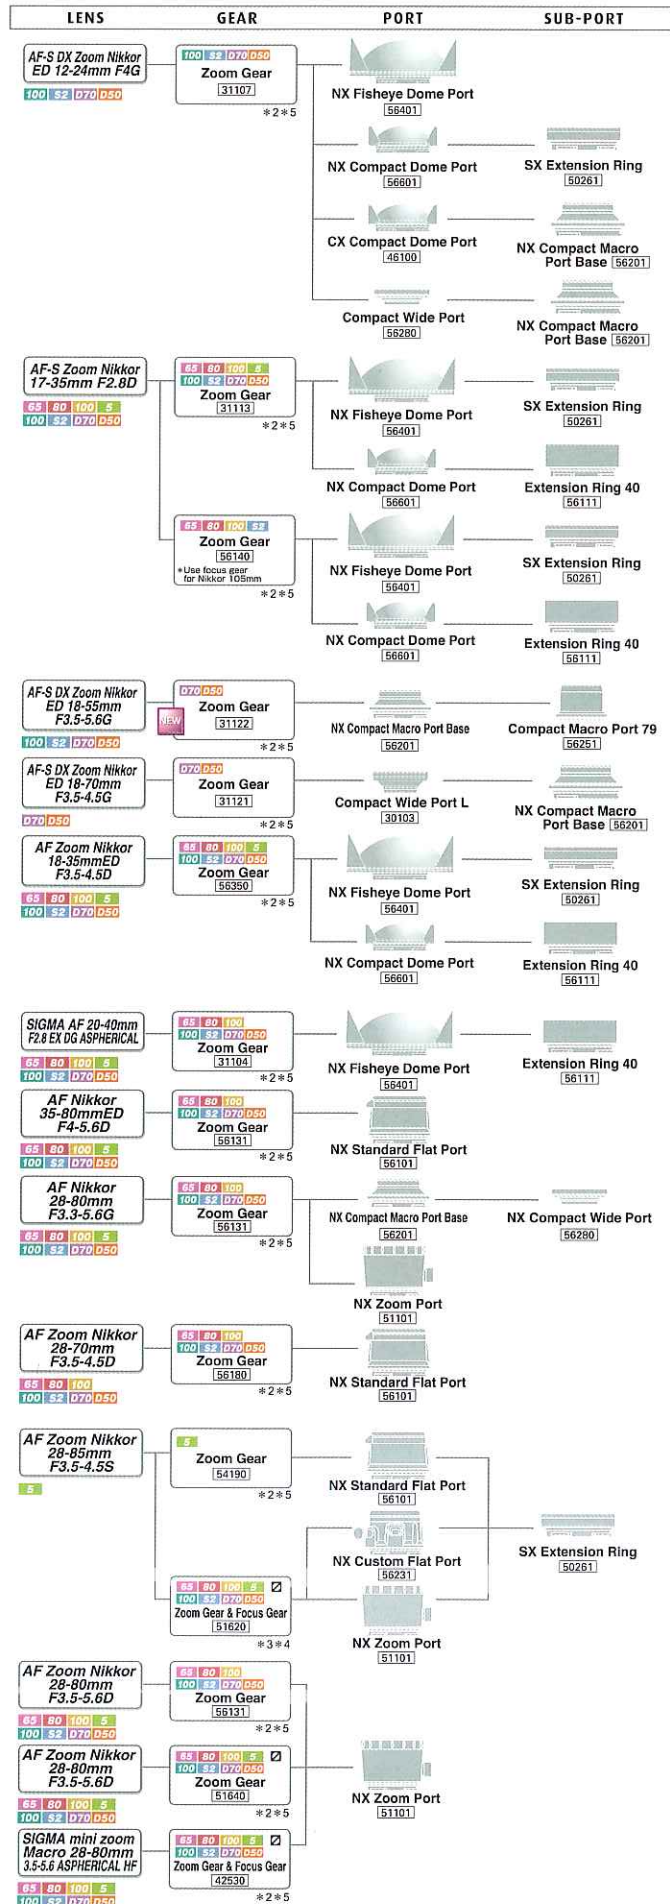

for Canon Digital SLR Housings

ZOOM

MACRO

WIDE

ZOOM

Please note that models with this symbol have been discontinued. Availability is limited.