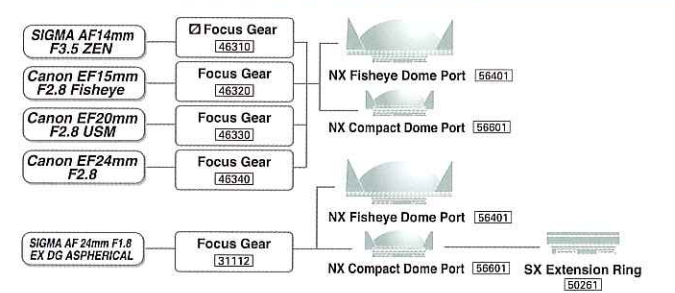

for Canon Digital SLR Housings

ZOOM

MACRO

WIDE

ZOOM

Please note that models with this symbol have been discontinued. Availability is limited.