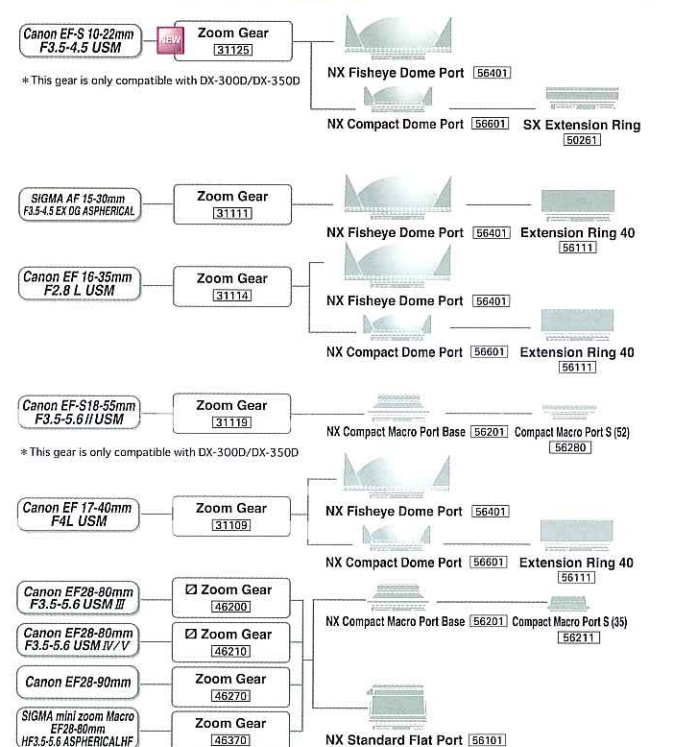

for Canon Digital SLR Housings

ZOOM

MACRO

WIDE

ZOOM

Please note that models with this symbol have been discontinued. Availability is limited.