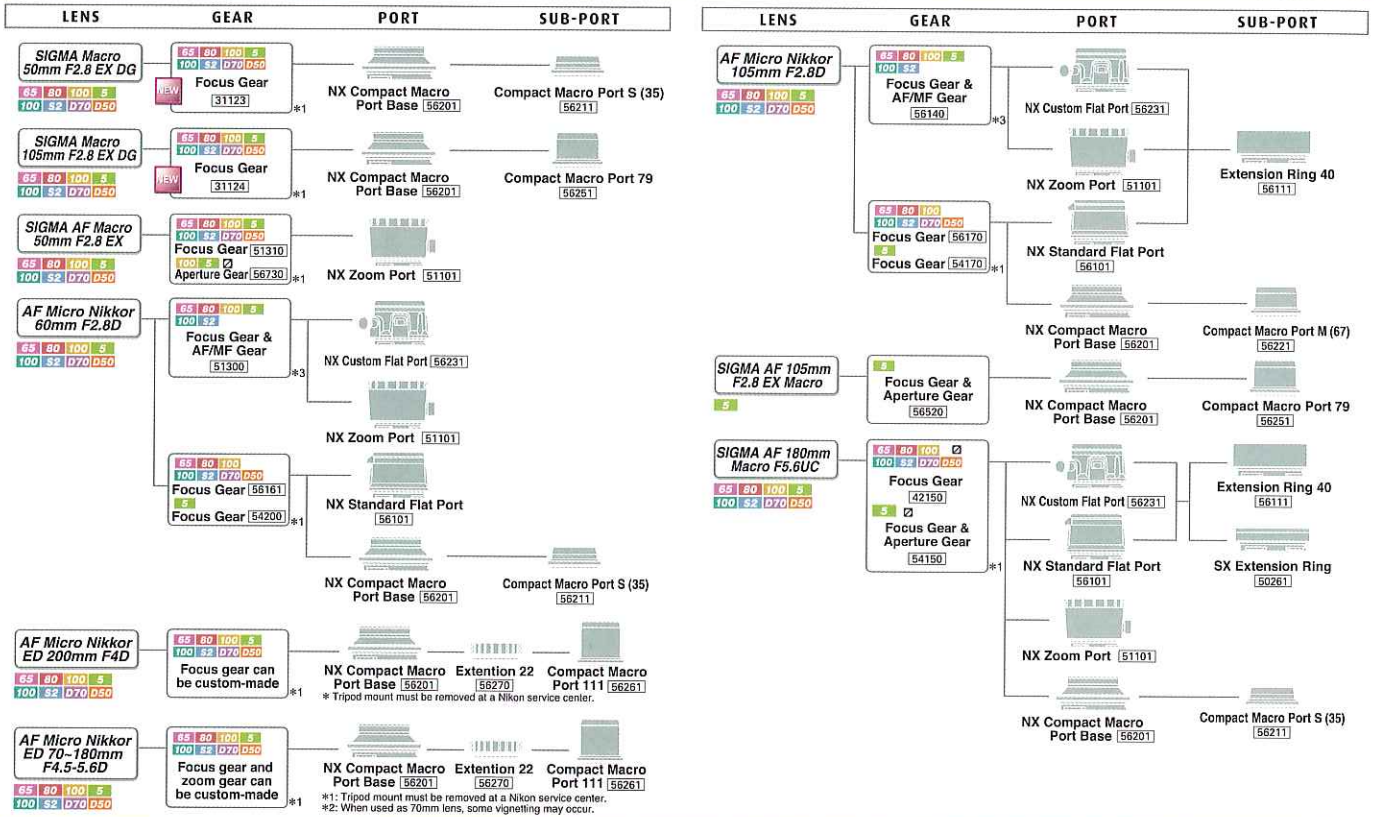

DX-D50, DX-D70, DX-S2Pro, DX-D100, NX-5PRO, NX-100PRO, NX-80, NX-65U

System Chart for Nikon SLR Housings

MACRO

WIDE