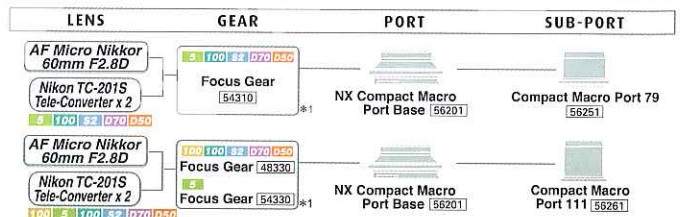

Lenses with this mark are compatible

65 = NX-65U	100 = DX-D100
80 = NX-80	S2 = DX-S2Pro
100 = NX-100PRO	D70 = DX-D70
5 = NX-5PRO	D50 = DX-D50

*1: Focus is adjustable with the focus knob on housing (main-body)
*2: Zoom is controllable with the focus knob on the housing (main-body)
*3: Focus is adjustable with the focus knob on the port.
*4: Zoom is adjustable with the zoom knob on the port.
*5: Manual focus cannot be used.