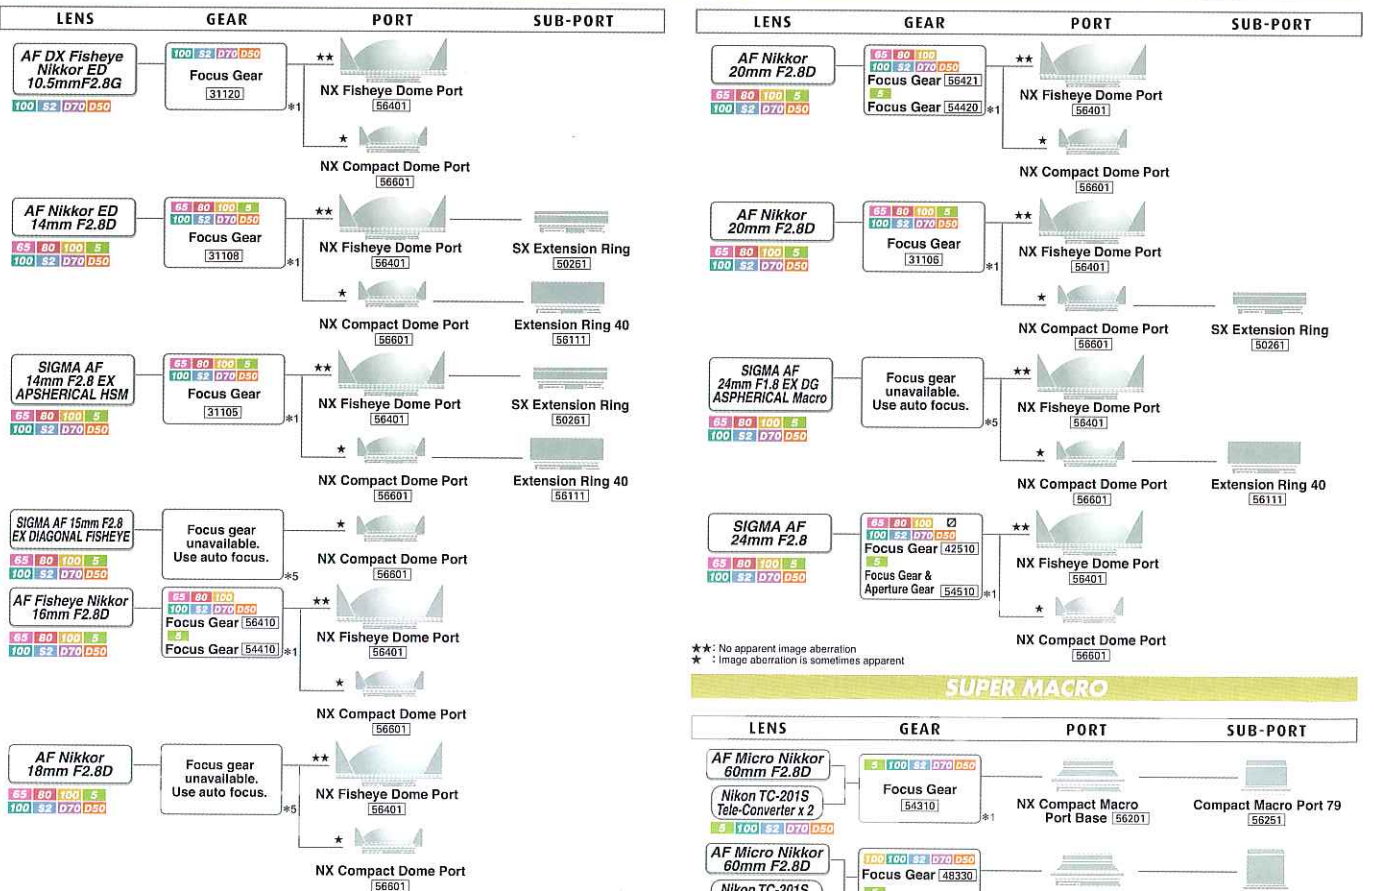

SUPER MACRO